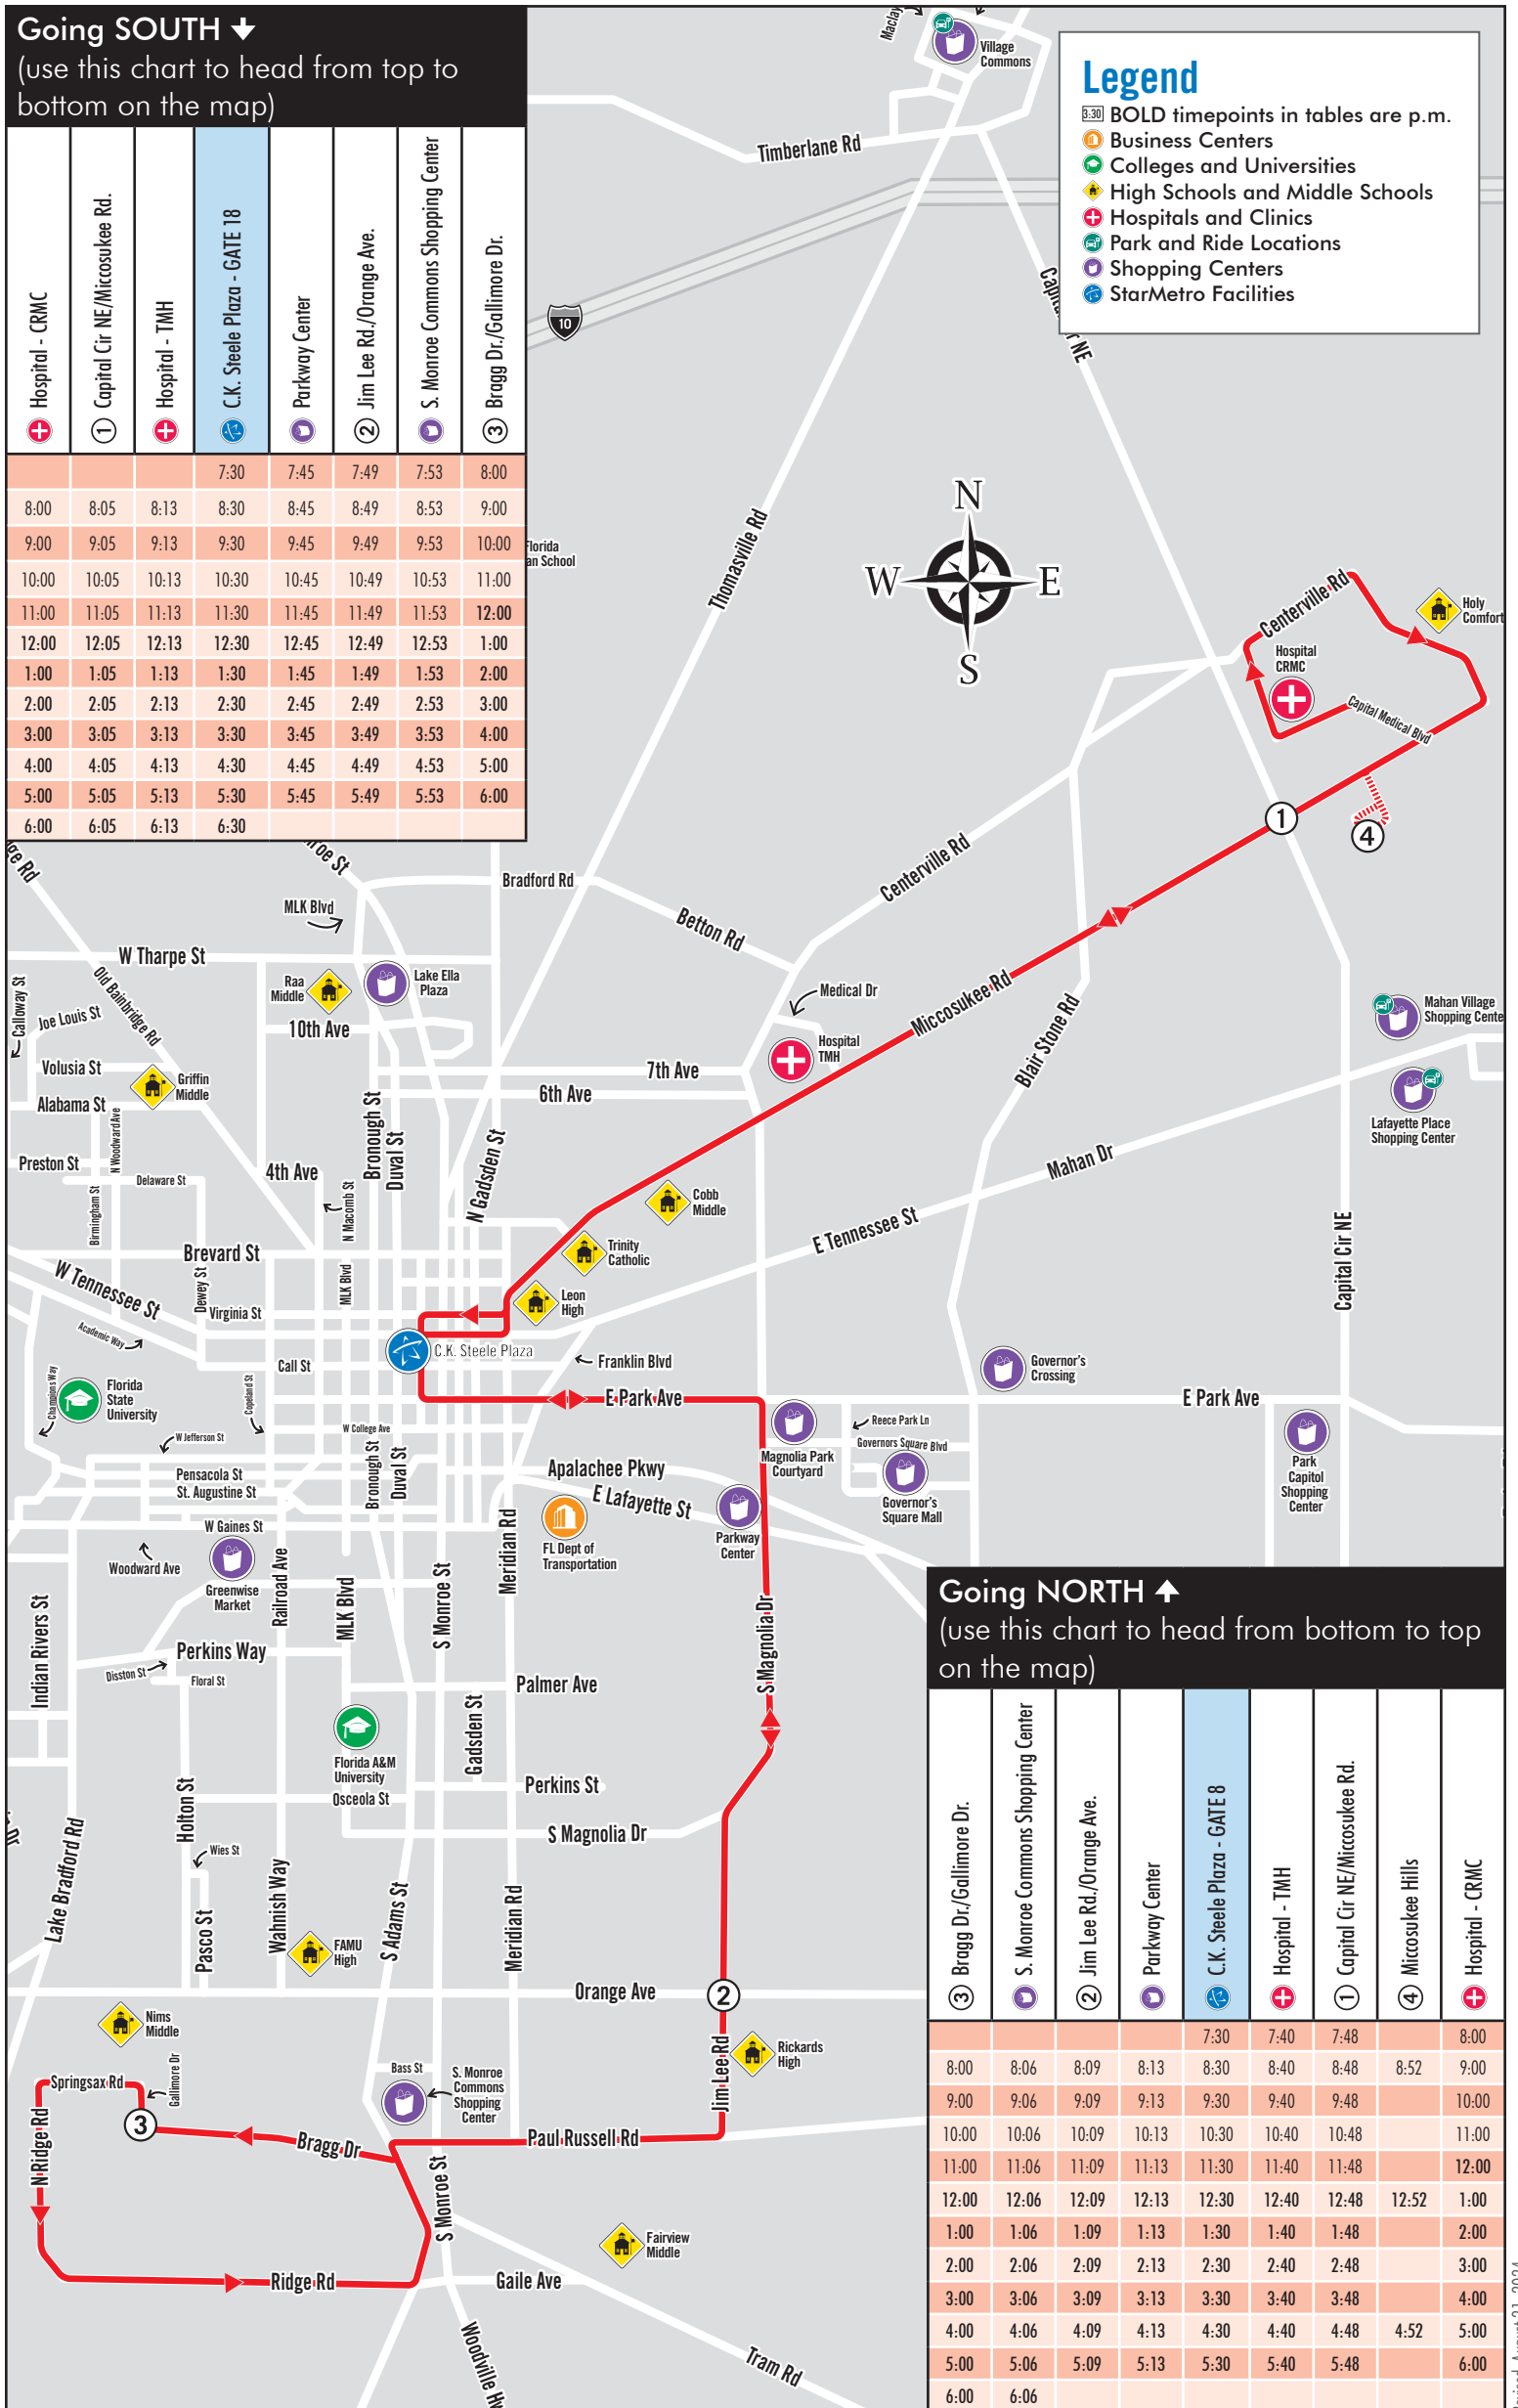

Gulf Route (Saturdays)

Ridge Rd., C.K. Steele Plaza, Hospital - TMH, Hospital - CRMC
Saturday (7:30 a.m. - 6:30 p.m.) | Bus comes every: **60 min**

Going SOUTH ↓

(use this chart to head from top to bottom on the map)

Hospital - CRMC	Capital Cir NE/Micosukee Rd.	Hospital - TMH	C.K. Steele Plaza - GATE 18	Parkway Center	Jim Lee Rd./Orange Ave.	S. Monroe Commons Shopping Center	Bragg Dr./Gallimore Dr.
7:30			7:30	7:45	7:49	7:53	8:00
8:00	8:05	8:13	8:30	8:45	8:49	8:53	9:00
9:00	9:05	9:13	9:30	9:45	9:49	9:53	10:00
10:00	10:05	10:13	10:30	10:45	10:49	10:53	11:00
11:00	11:05	11:13	11:30	11:45	11:49	11:53	12:00
12:00	12:05	12:13	12:30	12:45	12:49	12:53	1:00
1:00	1:05	1:13	1:30	1:45	1:49	1:53	2:00
2:00	2:05	2:13	2:30	2:45	2:49	2:53	3:00
3:00	3:05	3:13	3:30	3:45	3:49	3:53	4:00
4:00	4:05	4:13	4:30	4:45	4:49	4:53	5:00
5:00	5:05	5:13	5:30	5:45	5:49	5:53	6:00
6:00	6:05	6:13	6:30				

Legend

- **8:30** BOLD timepoints in tables are p.m.
- Business Centers
- Colleges and Universities
- High Schools and Middle Schools
- Hospitals and Clinics
- Park and Ride Locations
- Shopping Centers
- StarMetro Facilities

Going NORTH ↑

(use this chart to head from bottom to top on the map)

Bragg Dr./Gallimore Dr.	S. Monroe Commons Shopping Center	Jim Lee Rd./Orange Ave.	Parkway Center	C.K. Steele Plaza - GATE 8	Hospital - TMH	Capital Cir NE/Micosukee Rd.	Micosukee Hills	Hospital - CRMC
7:30				7:30	7:40	7:48		8:00
8:00	8:06	8:09	8:13	8:30	8:40	8:48	8:52	9:00
9:00	9:06	9:09	9:13	9:30	9:40	9:48		10:00
10:00	10:06	10:09	10:13	10:30	10:40	10:48		11:00
11:00	11:06	11:09	11:13	11:30	11:40	11:48		12:00
12:00	12:06	12:09	12:13	12:30	12:40	12:48	12:52	1:00
1:00	1:06	1:09	1:13	1:30	1:40	1:48		2:00
2:00	2:06	2:09	2:13	2:30	2:40	2:48		3:00
3:00	3:06	3:09	3:13	3:30	3:40	3:48		4:00
4:00	4:06	4:09	4:13	4:30	4:40	4:48	4:52	5:00
5:00	5:06	5:09	5:13	5:30	5:40	5:48		6:00
6:00	6:06