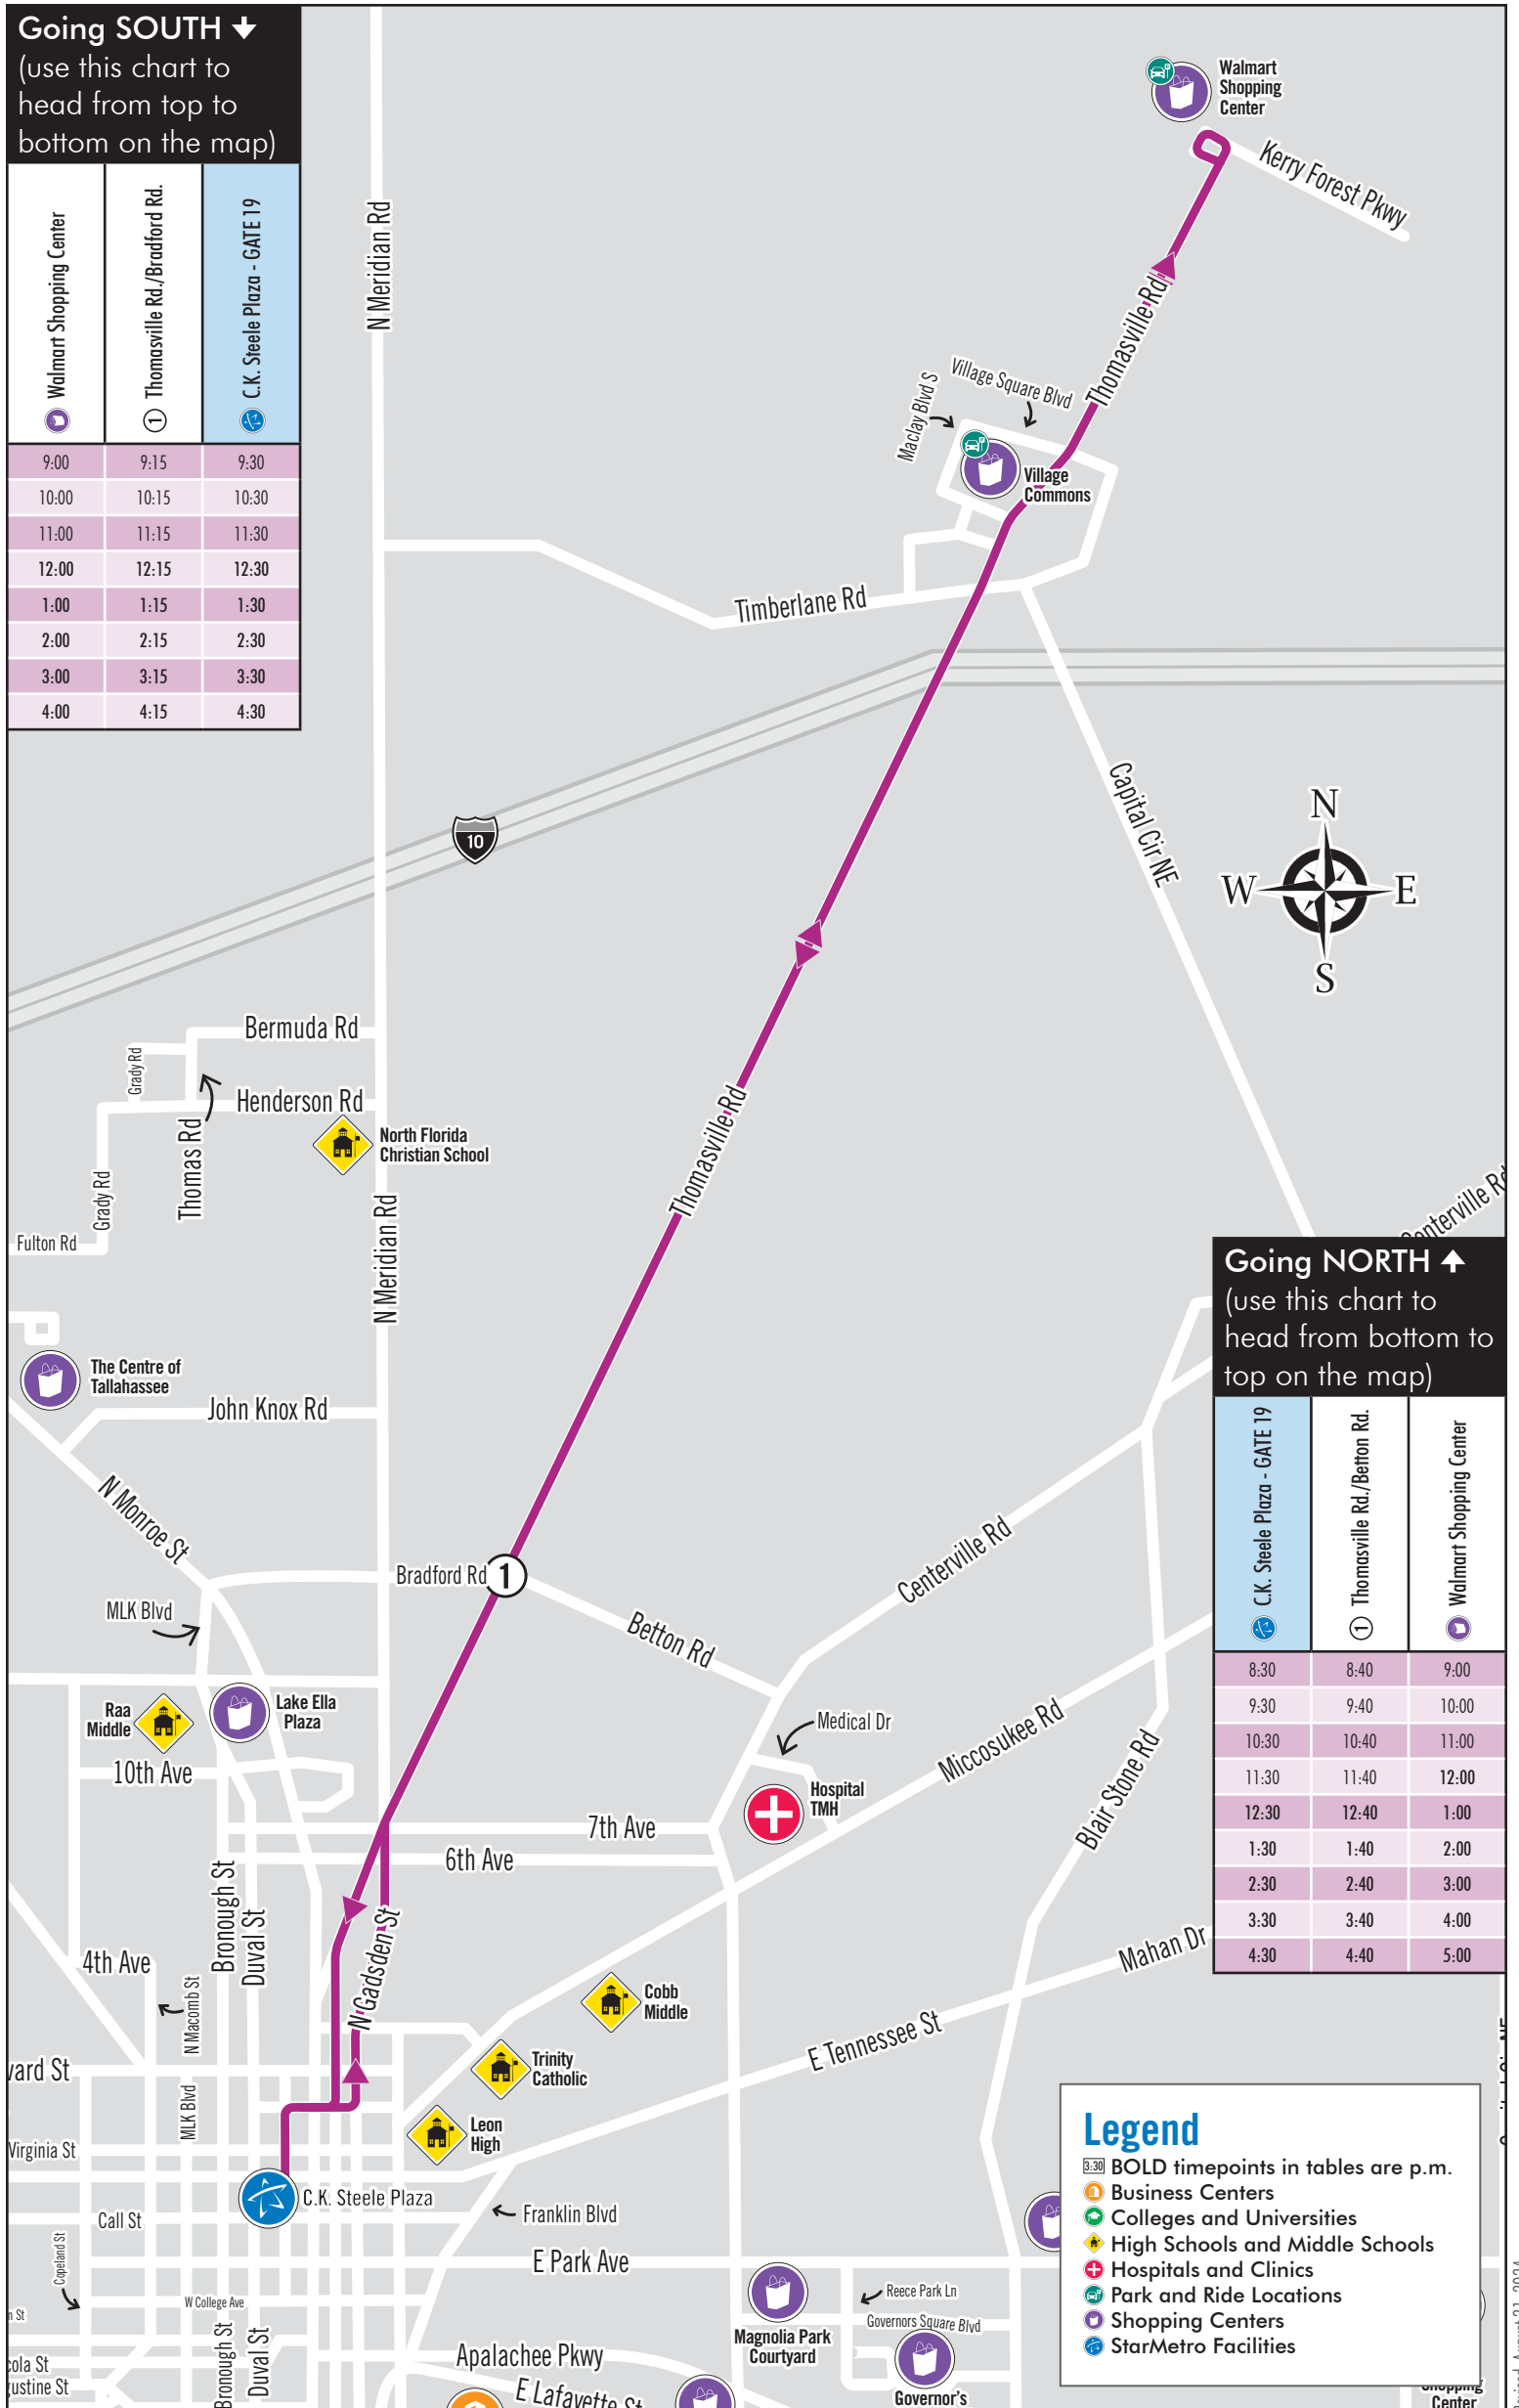

Killearn Route (Saturdays)

Walmart Shopping Center, Thomasville Rd., C.K. Steele Plaza
Saturday (8:30 a.m. - 5 p.m.) | Bus comes every: **60 min**

Going SOUTH ↓
(use this chart to head from top to bottom on the map)

Walmart Shopping Center	Thomasville Rd./Bradford Rd.	C.K. Steele Plaza - GATE 19
9:00	9:15	9:30
10:00	10:15	10:30
11:00	11:15	11:30
12:00	12:15	12:30
1:00	1:15	1:30
2:00	2:15	2:30
3:00	3:15	3:30
4:00	4:15	4:30

Going NORTH ↑
(use this chart to head from bottom to top on the map)

C.K. Steele Plaza - GATE 19	Thomasville Rd./Bradford Rd.	Walmart Shopping Center
8:30	8:40	9:00
9:30	9:40	10:00
10:30	10:40	11:00
11:30	11:40	12:00
12:30	12:40	1:00
1:30	1:40	2:00
2:30	2:40	3:00
3:30	3:40	4:00
4:30	4:40	5:00

Legend

- 8:30** BOLD timepoints in tables are p.m.
- Business Centers
- Colleges and Universities
- High Schools and Middle Schools
- Hospitals and Clinics
- Park and Ride Locations
- Shopping Centers
- StarMetro Facilities