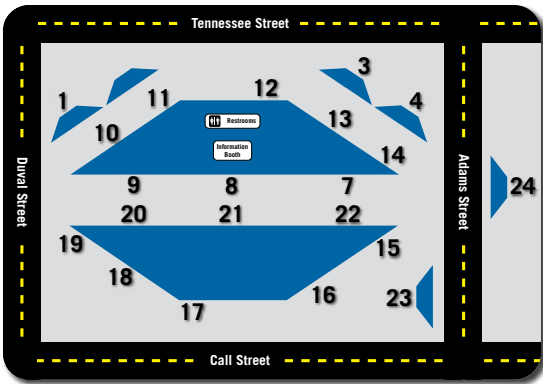

Saturdays

C.K. Steele Plaza GATES Map

- A Azalea**
Going East: GATE 20
Going West: GATE 15
Bus comes every: 60 min
 - B Big Bend**
Going North: GATE 16
Going South: GATE 22
Bus comes every: 60 min
 - D Dogwood**
Going South: GATE 14
Bus comes every: 60 min
 - E Evergreen**
Going East: GATE 12
Going West: GATE 17
Bus comes every: 60 min
 - F Forest**
Going North: GATE 21
Bus comes every: 60 min
 - G Gulf**
Going North: GATE 8
Going South: GATE 18
Bus comes every: 60 min
 - K Killearn**
Going North: GATE 19
Bus comes every: 60 min
 - L Live Oak**
Bus comes every: 45 min
 - M Moss**
Going North: GATE 13
Going South: GATE 11
Bus comes every: 60 min
 - R Red Hills**
Going North: GATE 9
Bus comes every: 60 min
 - S San Luis**
Going West: GATE 10
Bus comes every: 60 min
 - T Tall Timbers**
Going West: GATE 7
Bus comes every: 60 min
- gxxx Gadsden Express**
Going West to Gadsden County: GATE 23

Jefferson EXPRESS
Going East to Jefferson County: GATE 24