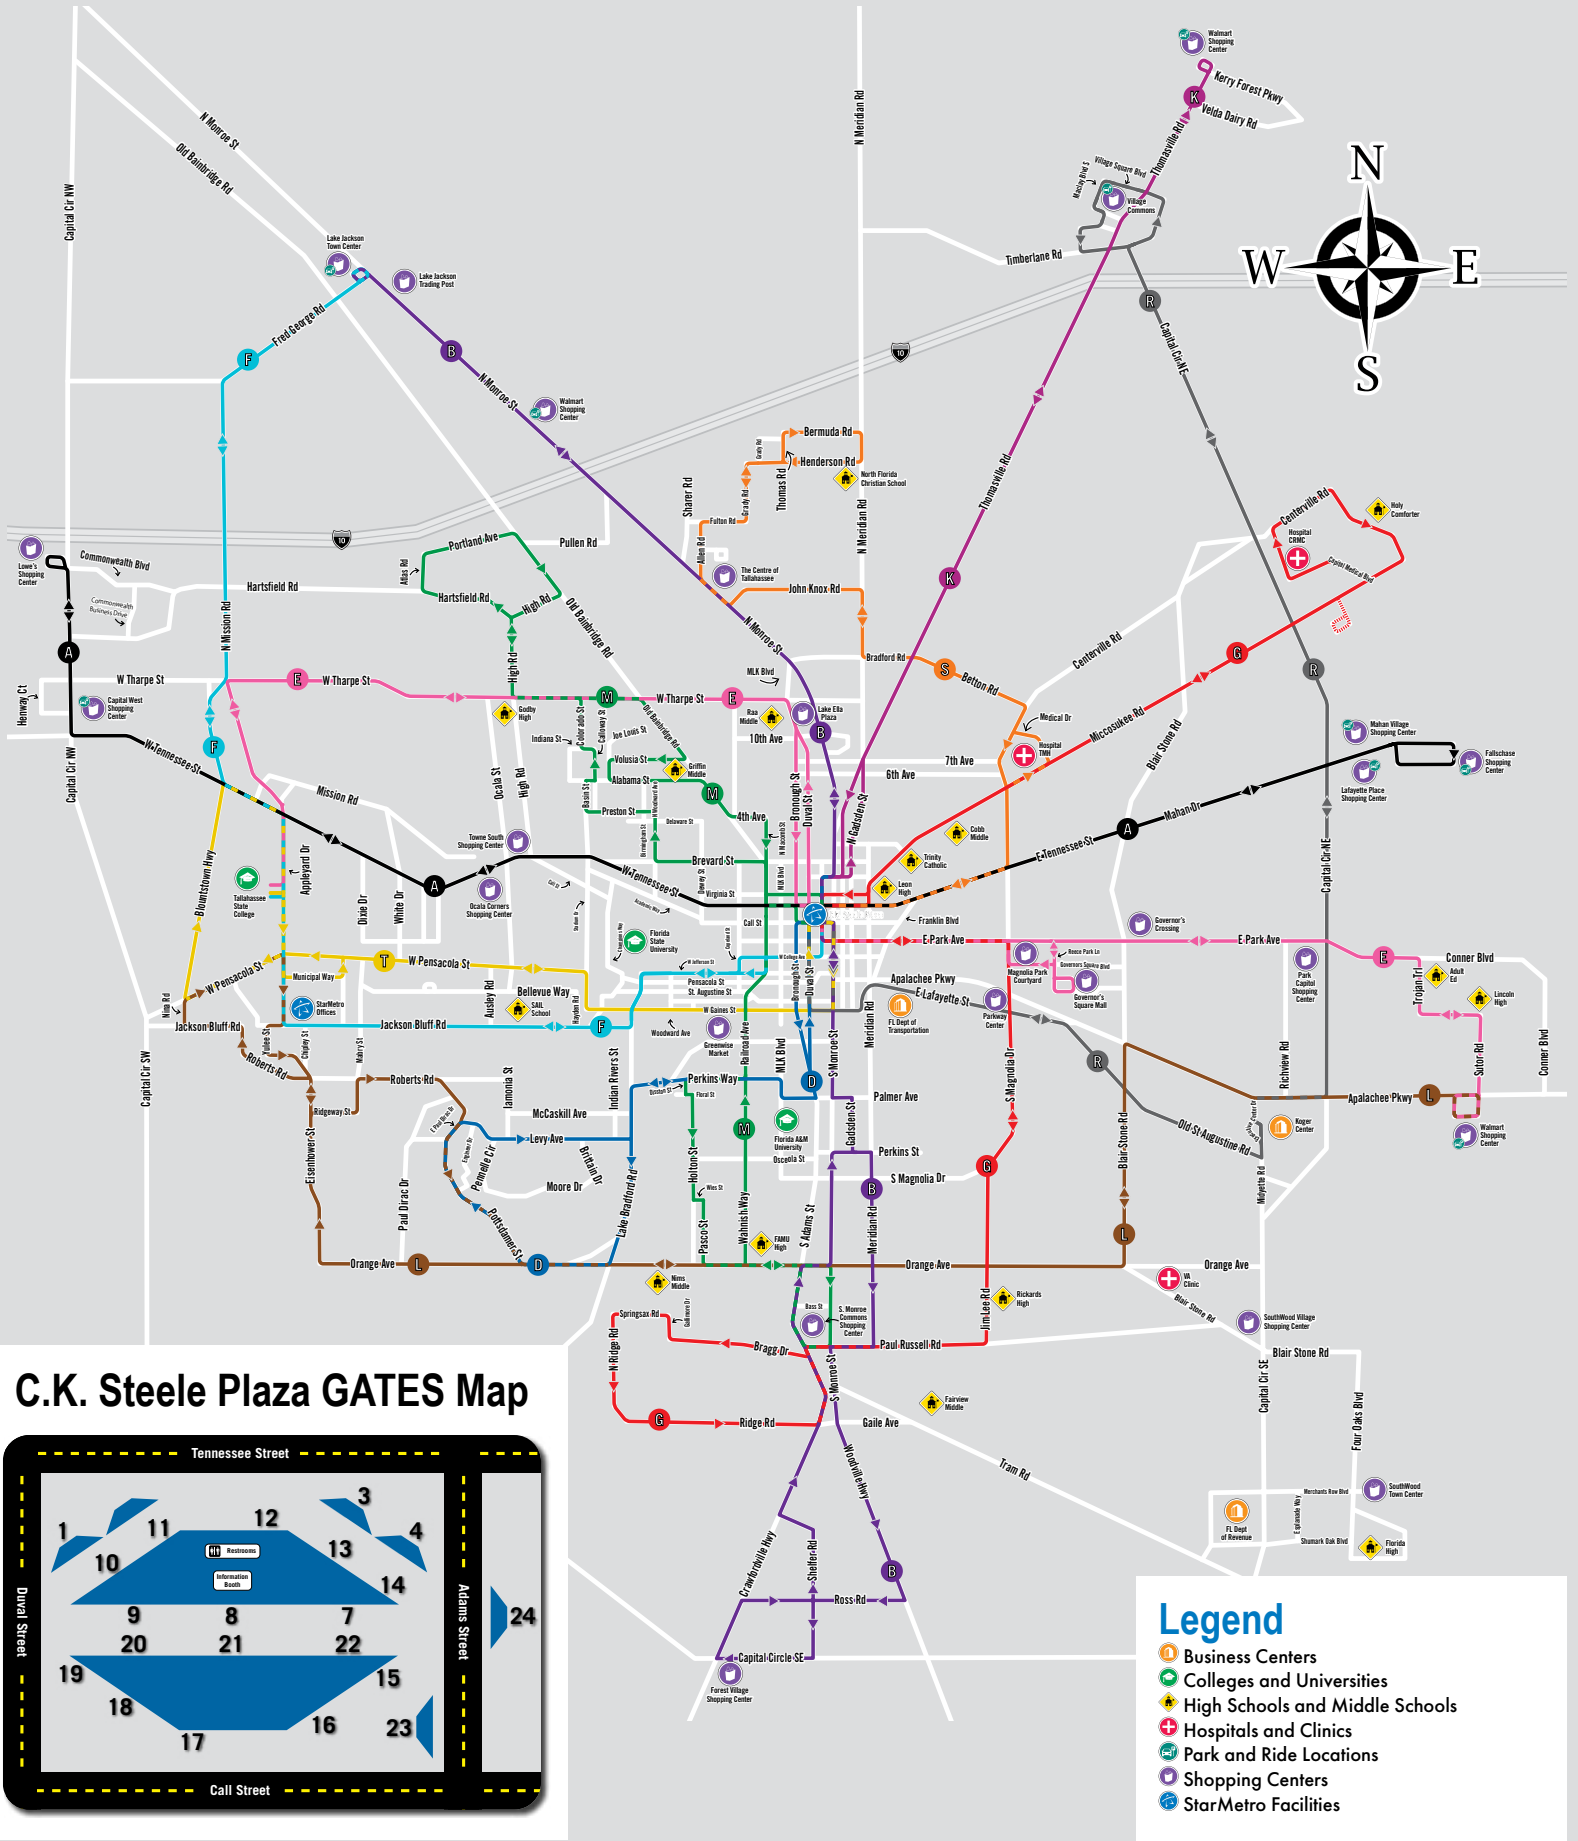

Saturdays

C.K. Steele Plaza GATES Map

- A Azalea**
Going East: GATE 20
Going West: GATE 15
Bus comes every: 60 min
 - B Big Bend**
Going North: GATE 16
Going South: GATE 22
Bus comes every: 60 min
 - D Dogwood**
Going South: GATE 14
Bus comes every: 60 min
 - E Evergreen**
Going East: GATE 12
Going West: GATE 17
Bus comes every: 60 min
 - F Forest**
Going North: GATE 21
Bus comes every: 60 min
 - G Gulf**
Going North: GATE 8
Going South: GATE 18
Bus comes every: 60 min
 - K Killearn**
Going North: GATE 19
Bus comes every: 60 min
 - L Live Oak**
Bus comes every: 45 min
 - M Moss**
Going North: GATE 13
Going South: GATE 11
Bus comes every: 60 min
 - R Red Hills**
Going North: GATE 9
Bus comes every: 60 min
 - S San Luis**
Going West: GATE 10
Bus comes every: 60 min
 - T Tall Timbers**
Going West: GATE 7
Bus comes every: 60 min
- gxxx Gadsden Express**
Going West to Gadsden County: GATE 23

Jefferson EXPRESS
Going East to Jefferson County: GATE 24